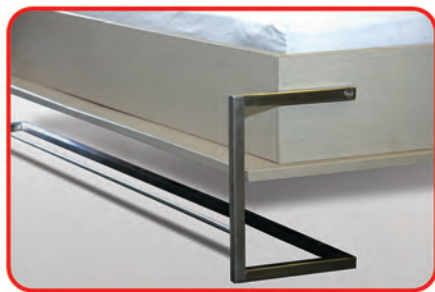

SmartBed

more space
for your living

Looking to create additional guest space
or simply make the most of the existing?

The SmartBed is the ideal solution.

Manufactured in Australia, our beds are suited to your home, apartment, property development, renovation or commercial application. The SmartBed gives back the space you need or creates that additional guest room. Stylish and compact by day, practical and as comfortable as your own bed by night.

The SmartBed is made entirely from Laminex™ Commercial grade 18mm material. Resulting in a modern seamless finish. Select from our high quality finishes from the Laminex Commercial Colour Palette (laminex.com.au) or ask about our custom options available. For example 2pac paint finish, timber veneer, Laminex™ Fusion Range or other finishes to suit your existing decor.

The Smart bed is fitted with a German “BETTLIFT” mechanism, integrated into the structure of the bed cabinet. Operated by a counterbalanced gas filled strut, allowing for that redimade bed to be instantly available. Easily operable by the elderly and children alike. This system eliminates the use of wearing spring mechanisms as found in cheaper wall bed alternatives.

For a simple solution suited to your style, look no further than the SmartBed.

When stored away the SmartBed occupies only 460mm of depth into the room. However the SmartBed can accommodate any mattress thickness or depth requirement upon request. Available in all bed sizes to suit every space. An Australian made Sleep Better mattress can be arranged if required, with two quality choices available.