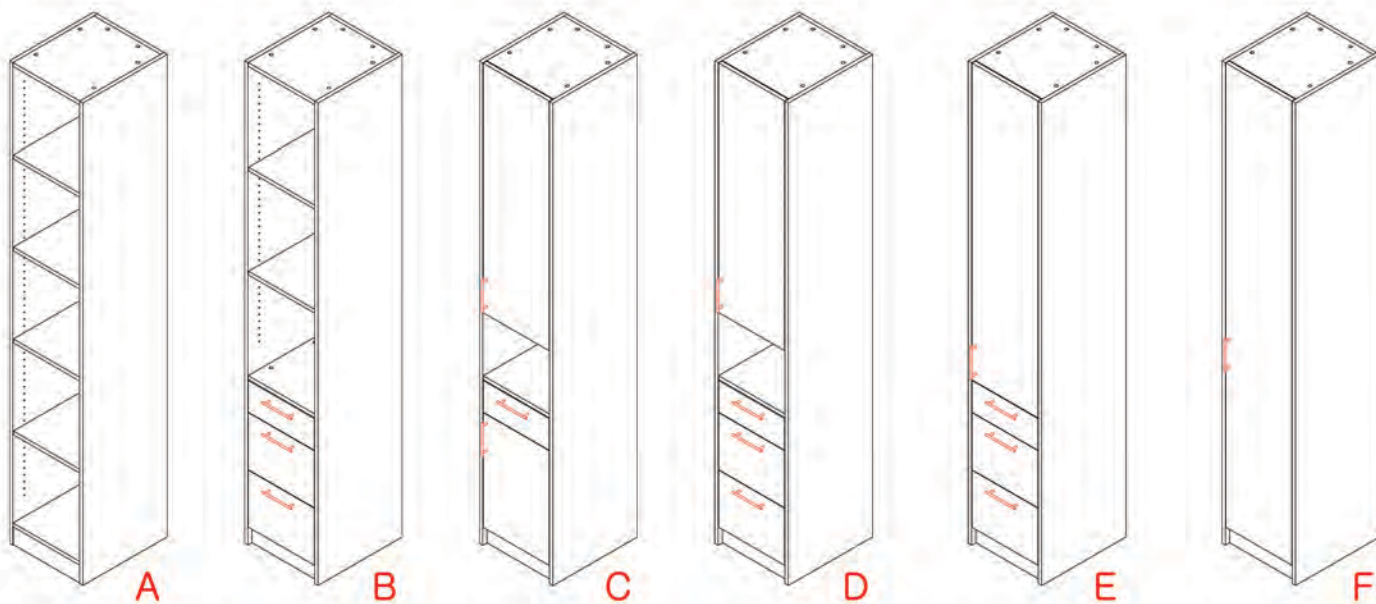

The Smart bed is fitted with a German “BETTLIFT” mechanism, integrated into the structure of the bed cabinet. Operated by a counterbalanced gas filled strut, allowing for that redimade bed to be instantly available. Easily operable by the elderly and children alike. This system eliminates the use of wearing spring mechanisms as found in cheaper wall bed alternatives.

For a simple solution suited to your style, look no further than the SmartBed.

When stored away the SmartBed occupies only 460mm of depth into the room. However the SmartBed can accommodate any mattress thickness or depth requirement upon request. Available in all bed sizes to suit every space. An Australian made Sleep Better mattress can be arranged if required, with two quality choices available.

Standard Cupboard Range
Size: 460mm (d) x 400mm (w)

All beds are 460mm deep.
Variable depths available on request.

Size	Width	Height	Protrusion into room when open
Single	1086mm	2116mm	2100mm
King single	1236mm	2276mm	2260mm
Double	1546mm	2116mm	2100mm
Queen	1696mm	2276mm	2260mm
King	1996mm	2276mm	2260mm